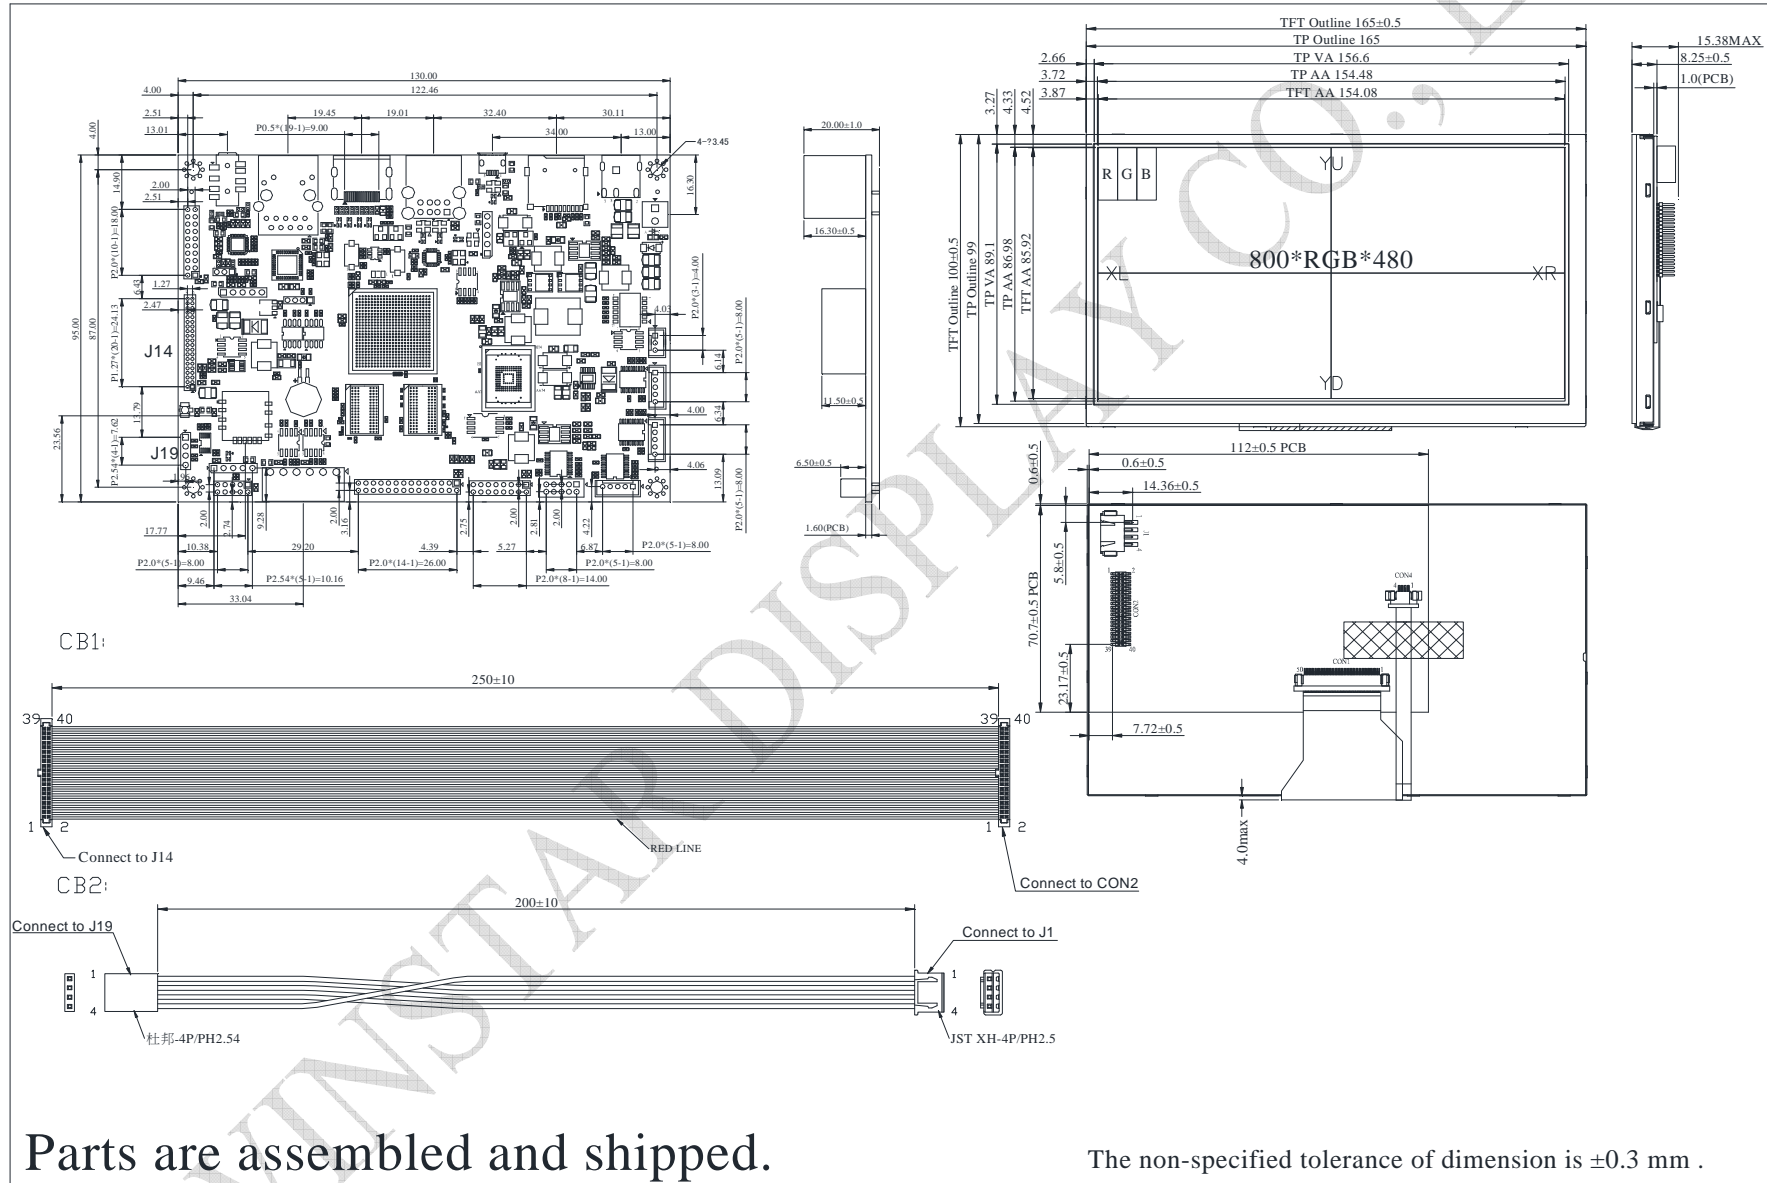

Drawing of TFT Module :

WUAB120V+ 70G series (RTP) / RGB Interface

WUABL120V+ 70G series (RTP) / RGB Interface

Parts are assembled and shipped.

The non-specified tolerance of dimension is ±0.3 mm .