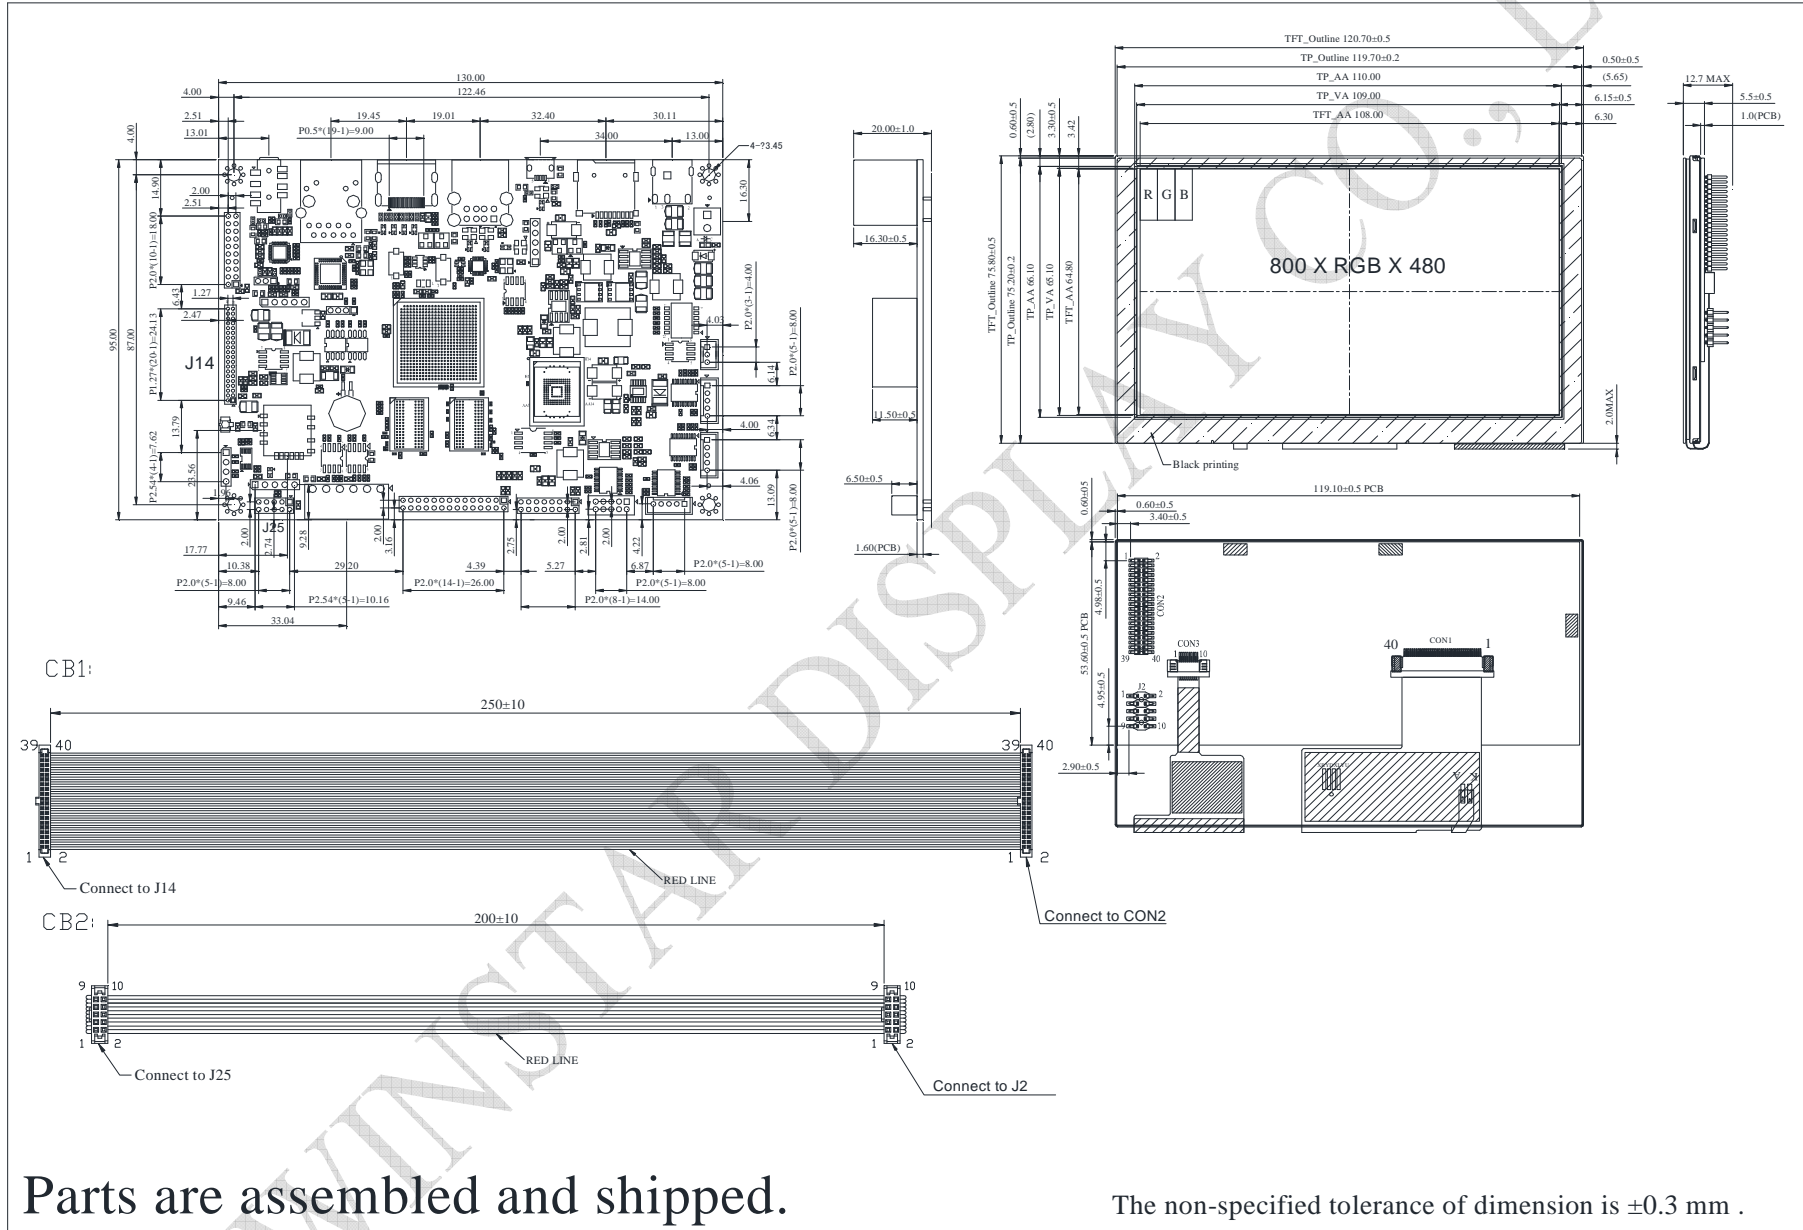

Drawing of TFT Module :

WUAB120V+ 50B series (PCAP) / RGB Interface

WUABL120V+ 50B series (PCAP) / RGB Interface

Parts are assembled and shipped.

The non-specified tolerance of dimension is ±0.3 mm .